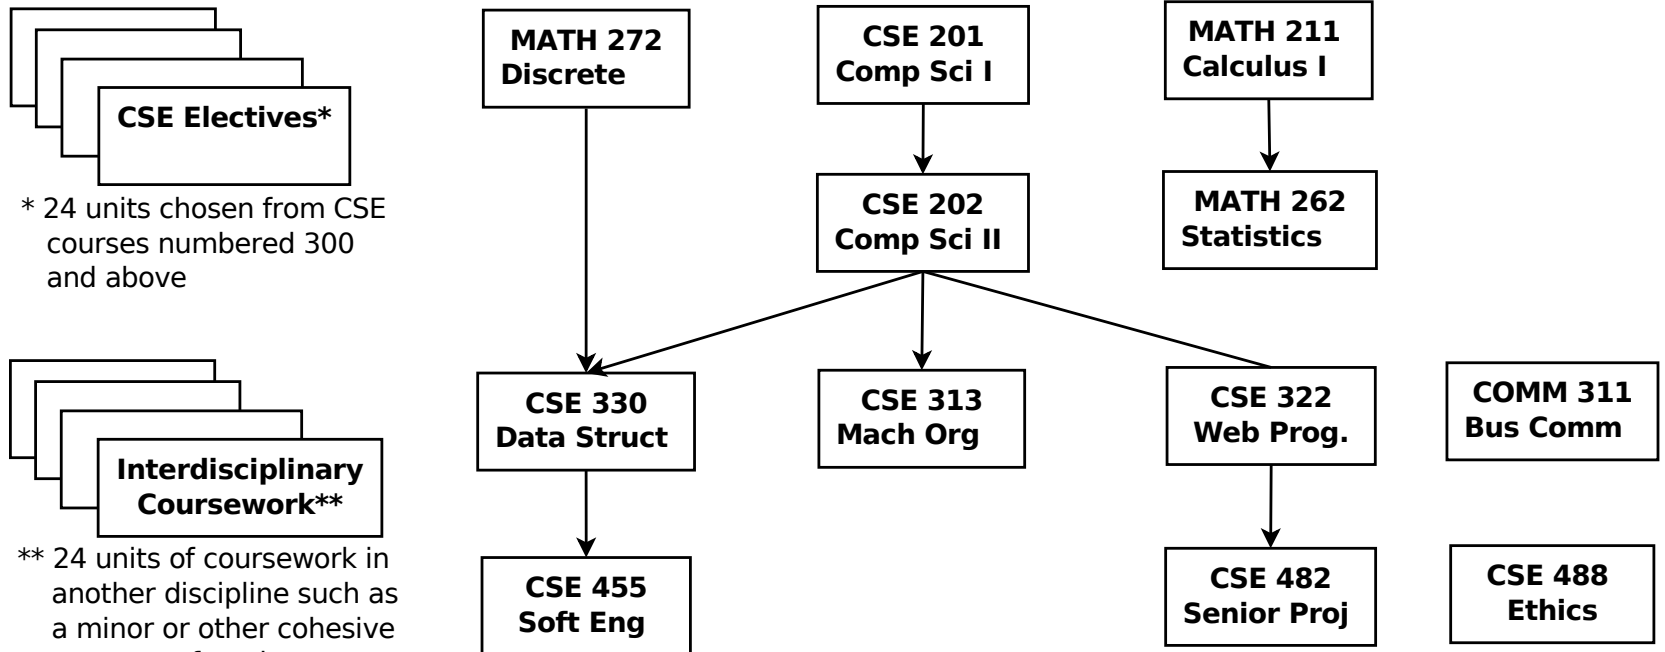

Bachelor of Arts in Computer Systems, Interdisciplinary Option

Flowchart of Coursework -- Academic Years 2015/16

* 24 units chosen from CSE courses numbered 300 and above

** 24 units of coursework in another discipline such as a minor or other cohesive program of study.

NOTE: interdisciplinary coursework requires approval from School of CSE.