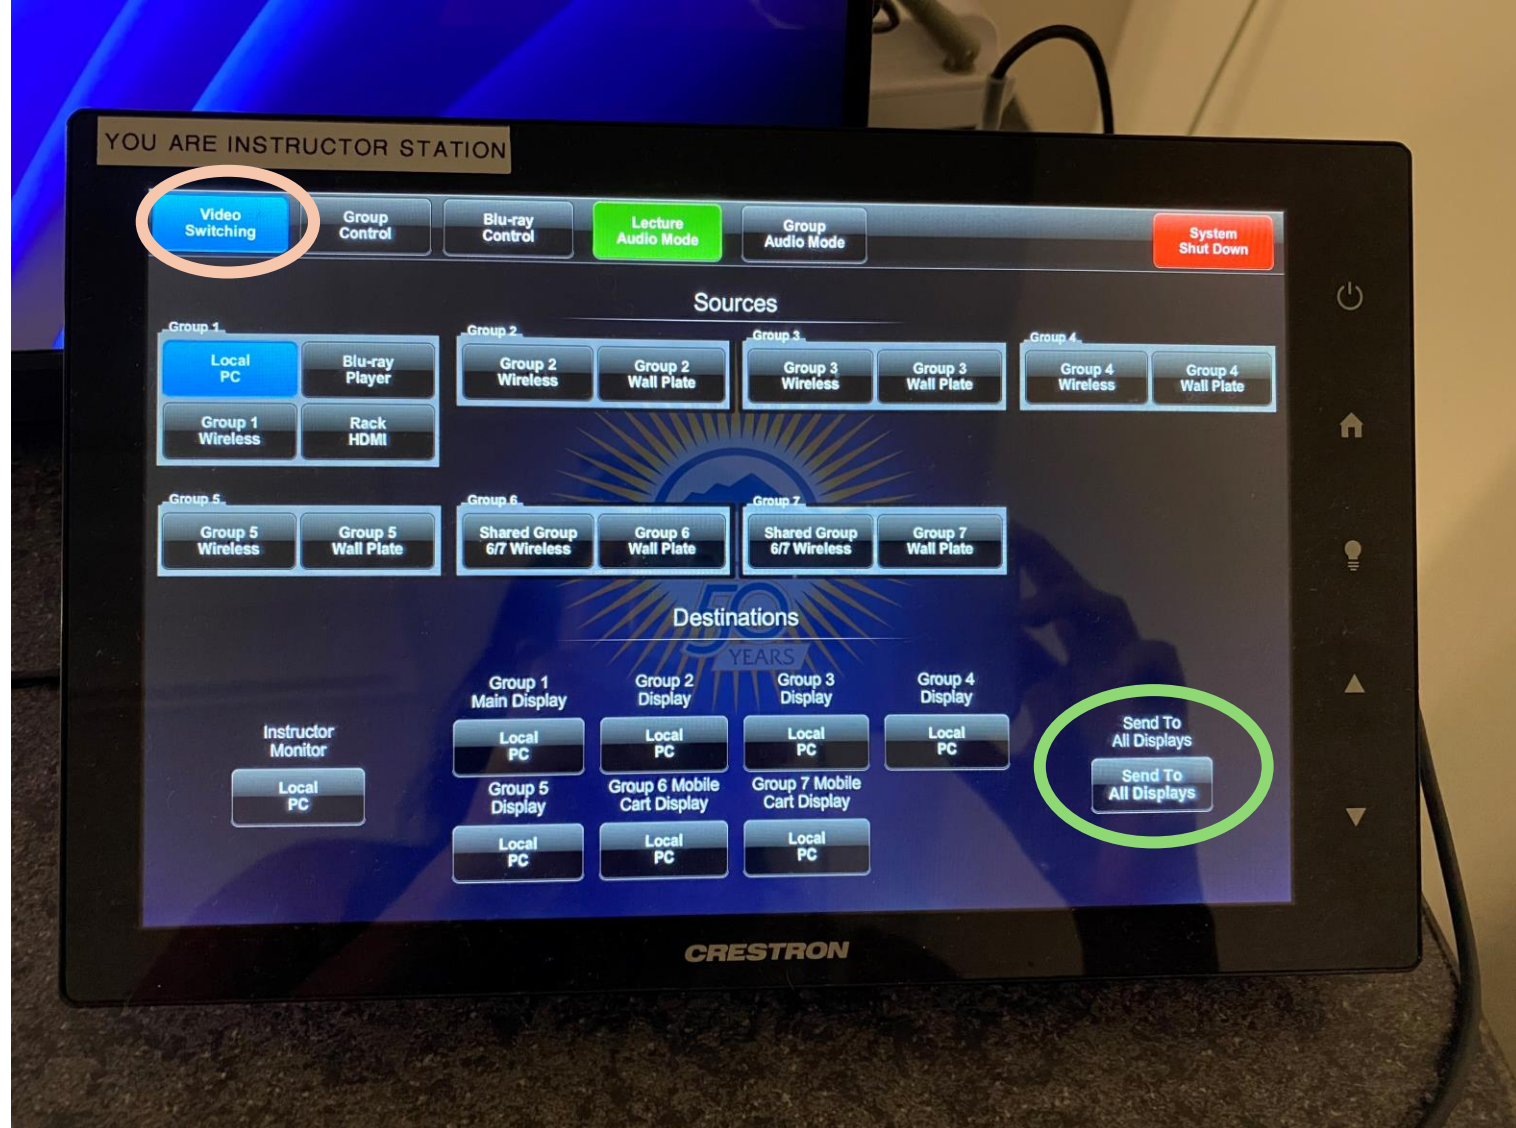

PL-015

Technology Guide

EXTENSION: 75060

This is different than what is posted in the classroom. This extension is more direct to those overseeing the classroom.

Video Options

- In **Video Switching** choose one...
- **Local PC**= The screen monitor connected
- **Rack HDMI**= If you're connecting your lab top

Turning on Projector

- Click on **Group Control**
- Click on **Project Power On** to turn on projector

Turning on TV's

Numbers

- There are a total of 4 TV's on the walls in the classroom

Turning on TV's

- On the left side of the TV...
- Press the power button
- Repeat for ALL

Video Mirroring

- Go back to **Video Switching**
- **Send to All Displays**= Mirrors your screen to all
 - Projector
 - TV's

Unfortunately, there is no guarantee this will work every time. If all else fails call extension x75060