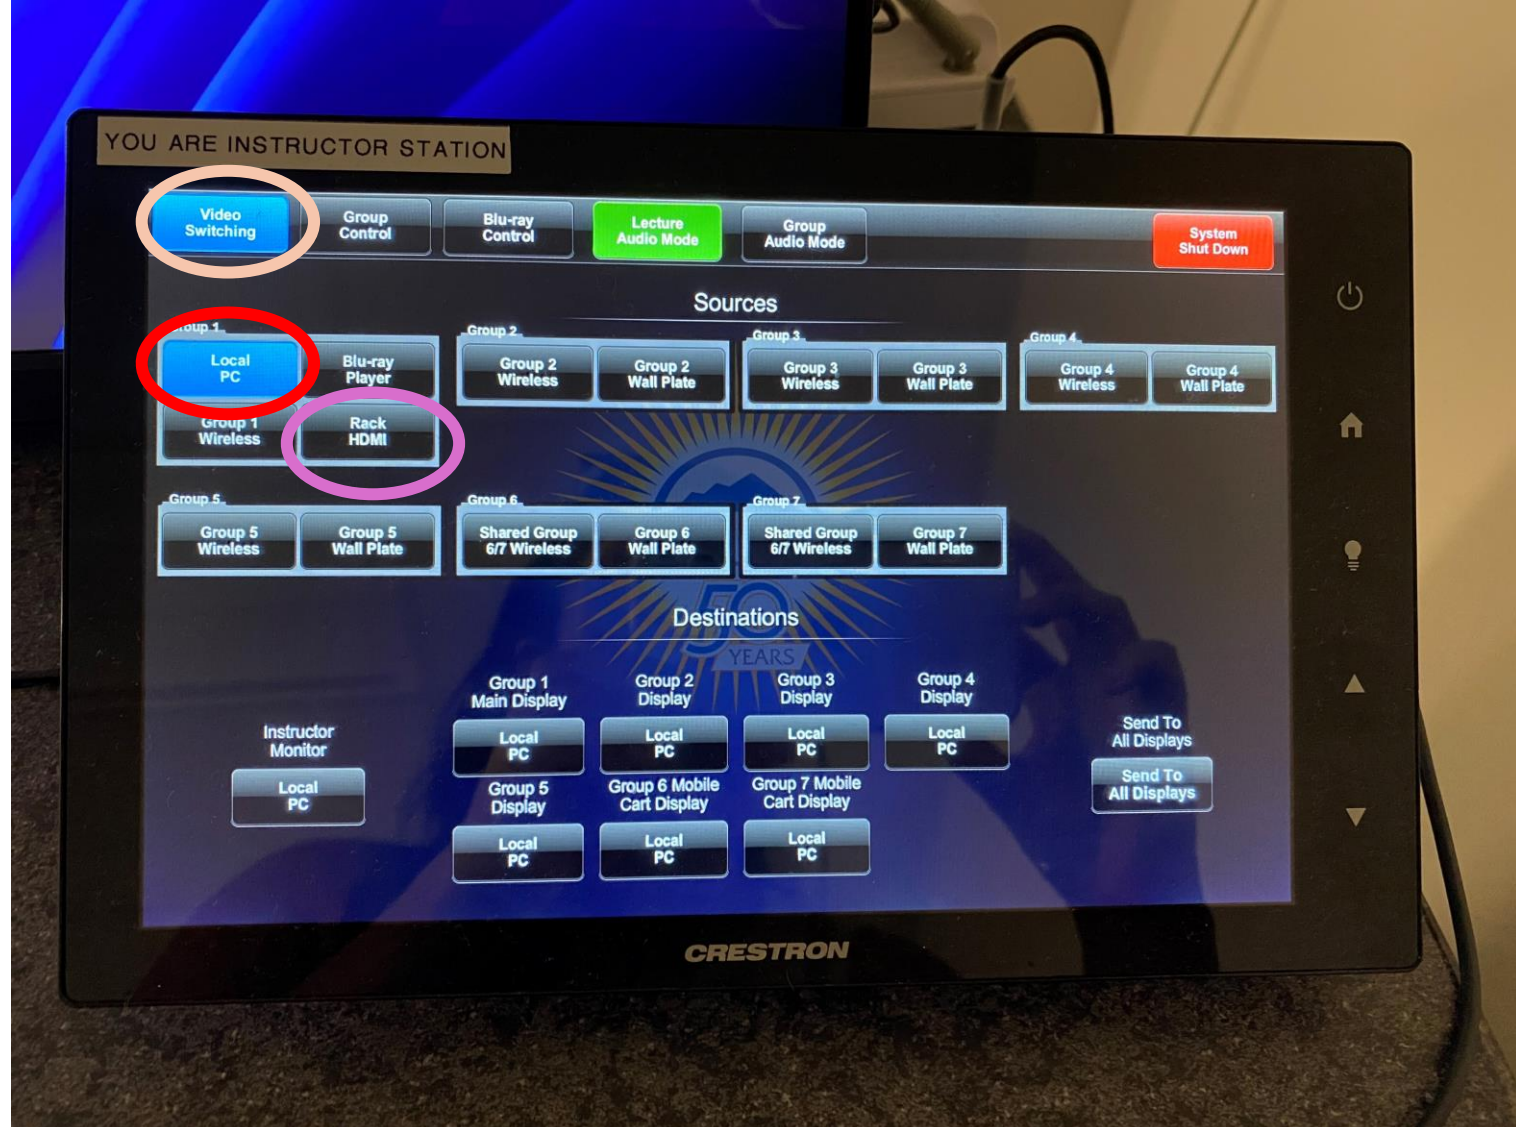

PL-015

Technology Guide

EXTENSION: 75060

This is different than what is posted in the classroom. This extension is more direct to those overseeing the classroom.

Video Options

- In **Video Switching** choose one...
- **Local PC**= The screen monitor connected
- **Rack HDMI**= If you're connecting your lab top

Turning on Projector

- Click on **Group Control**
- Click on **Project Power On** to turn on projector

Turning on TV's

Numbers

- There are a total of 4 TV's on the walls in the classroom

Turning on TV's

- On the left side of the TV...
- Press the power button
- Repeat for ALL

Video Mirroring

- Go back to **Video Switching**
- **Send to All Displays**= Mirrors your screen to all
 - Projector
 - TV's

Unfortunately, there is no guarantee this will work every time. If all else fails call extension x75060