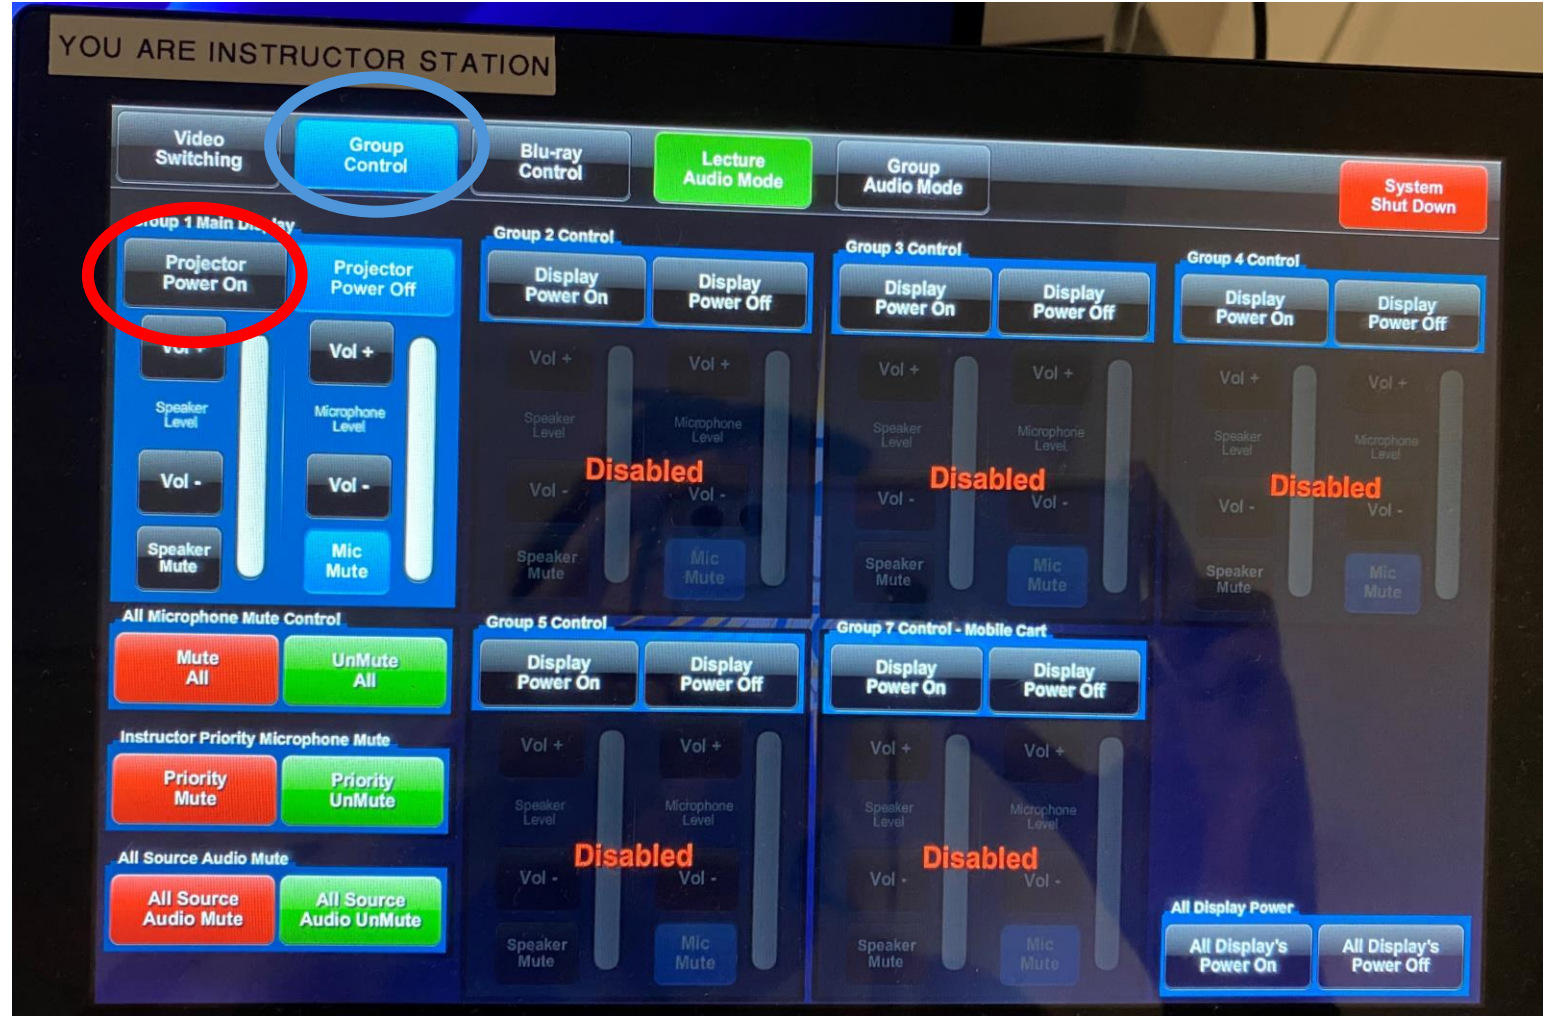

PL-015

Technology Guide

EXTENSION: 75060

This is different than what is posted in the classroom. This extension is more direct to those overseeing the classroom.

Video Options

- In **Video Switching** choose one...
- **Local PC**= The screen monitor connected
- **Rack HDMI**= If you're connecting your lab top

Turning on Projector

- Click on **Group Control**
- Click on **Project Power On** to turn on projector

Turning on TV's

Numbers

- There are a total of 4 TV's on the walls in the classroom

Turning on TV's

- On the left side of the TV...
- Press the power button
- Repeat for ALL

Video Mirroring

- Go back to **Video Switching**
- **Send to All Displays**= Mirrors your screen to all
 - Projector
 - TV's

Unfortunately, there is no guarantee this will work every time. If all else fails call extension x75060