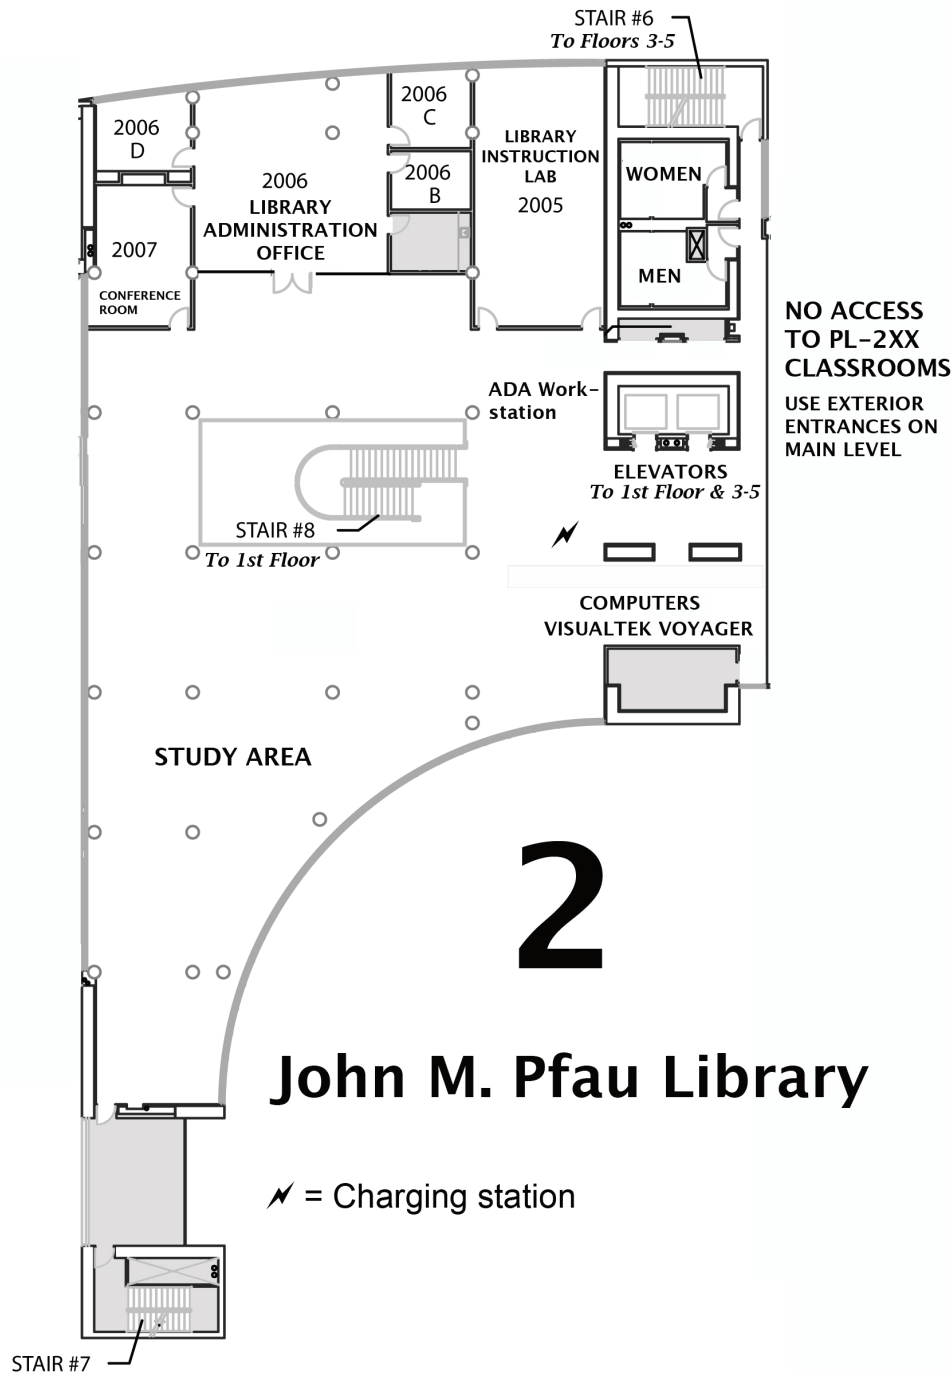

FLOOR 2: JOHN M. PFAU LIBRARY

John M. Pfau Library

⚡ = Charging station

Looking for a PL Room Number?

The John M. Pfau Library is only PART of the PL building. The library occupies floors 3-5, but shares the basement and floors 1 and 2 with other campus departments and facilities.

The second floor is particularly confusing, being divided into three parts which do not connect with each other. This map shows the small portion of the second floor belonging to the John M. Pfau Library.

ROOM NUMBERS IN THE JOHN M. PFAU LIBRARY

BASEMENT	PL-XX
FIRST FLOOR	PL-1XX; PL-10XX
SECOND FLOOR	PL-20XX
THIRD FLOOR	PL-3XX; PL-30XX
FOURTH FLOOR	PL-4XX; PL-40XX
FIFTH FLOOR	PL-5XX; PL-50XX

ROOM NUMBERS NOT IN THE LIBRARY